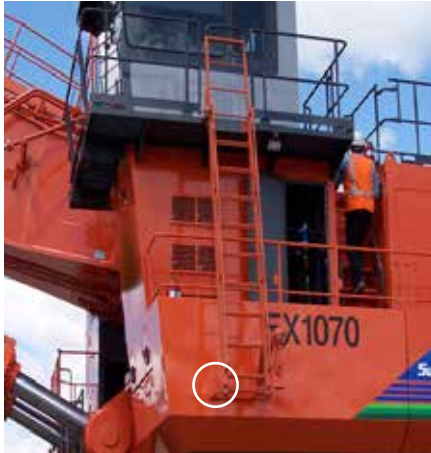

Specifications

The Safe-Away® Model EF has been designed and manufactured to comply where practicably possible with the relevant sections of the following standards:-

SAE J185_200305	ISO 2867:2011	ANSI Z535.4-2007
ANSI A14.2-2007	AS 3868-1991	AS1657-2013

Mount Extensions - circled above.

In the picture above (left) the Hitachi EX5500 excavator has a lower walkway beneath the Cab Deck and so a Small Mount Extension is used to ensure the top of the EF ladder sits at an 80 degree angle. In the picture above (right) the Komatsu Demag H285 excavator has no lower walkway so a Large Mount Extension is required.

Mount Extensions come in 2 sizes:

- **Small** 500mm and
- **Large** 900mm which is adjustable to 1580mm to suit most makes and models.