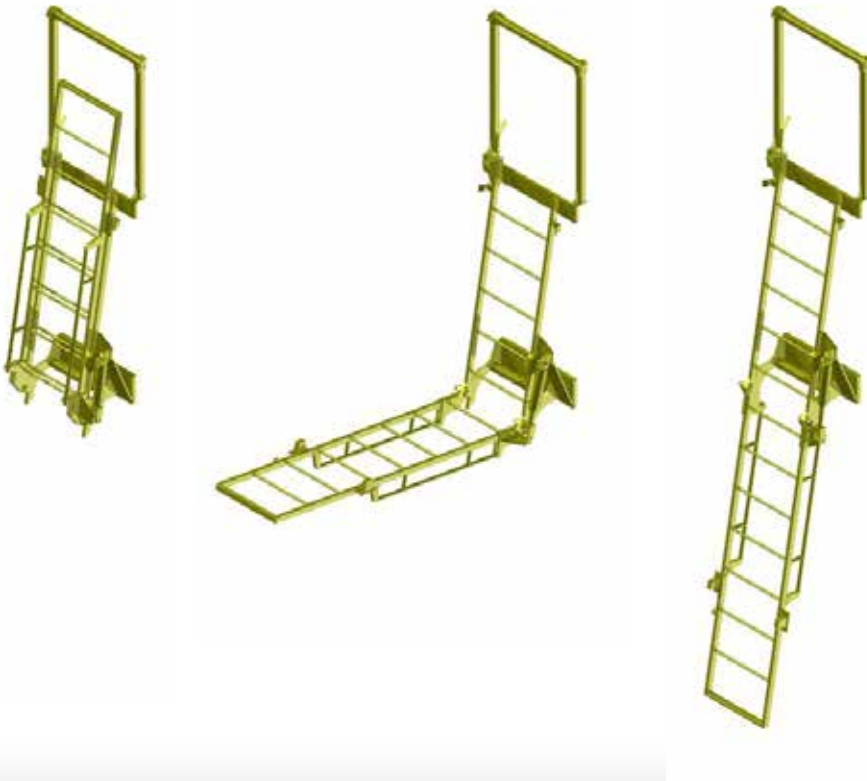

Model EF (Emergency Folding)

The Safe-Away® Model Emergency Folding Ladder is reliable, simple to use, manually operated ladder hinged in two halves with a minimum of moving parts. It is designed for quick evacuation from an excavator or loader cab to the ground in the event of an emergency.

A foot operated latch releases the top pivoting section of the ladder. This ladder section will hinge over to the lowered position assisted by a hydraulic cylinder and accumulator controlling the descent of the ladder.

Mount Extensions - circled above.

In the picture above (left) the Hitachi EX5500 excavator has a lower walkway beneath the Cab Deck and so a Small Mount Extension is used to ensure the top of the EF ladder sits at an 80 degree angle. In the picture above (right) the Komatsu Demag H285 excavator has no lower walkway so a Large Mount Extension is required.

Mount Extensions come in 2 sizes:

- **Small** 500mm and
- **Large** 900mm which is adjustable to 1580mm to suit most makes and models.

Designed for use on

- Excavators
- Loaders

Ladder Features

- Simple to use in an emergency.
- Available in various lengths from 3000-6600mm.
- Comes pre-assembled and ready to fit.
- Ideal secondary ladder in an emergency and designed to come in contact with the ground.
- Hydraulic cylinder and accumulator is only used to control ladder lowering so does not require power.
- Rubber stoppers for vibration dampening when stowed in the up position.
- May be varied to accommodate OEM colours.